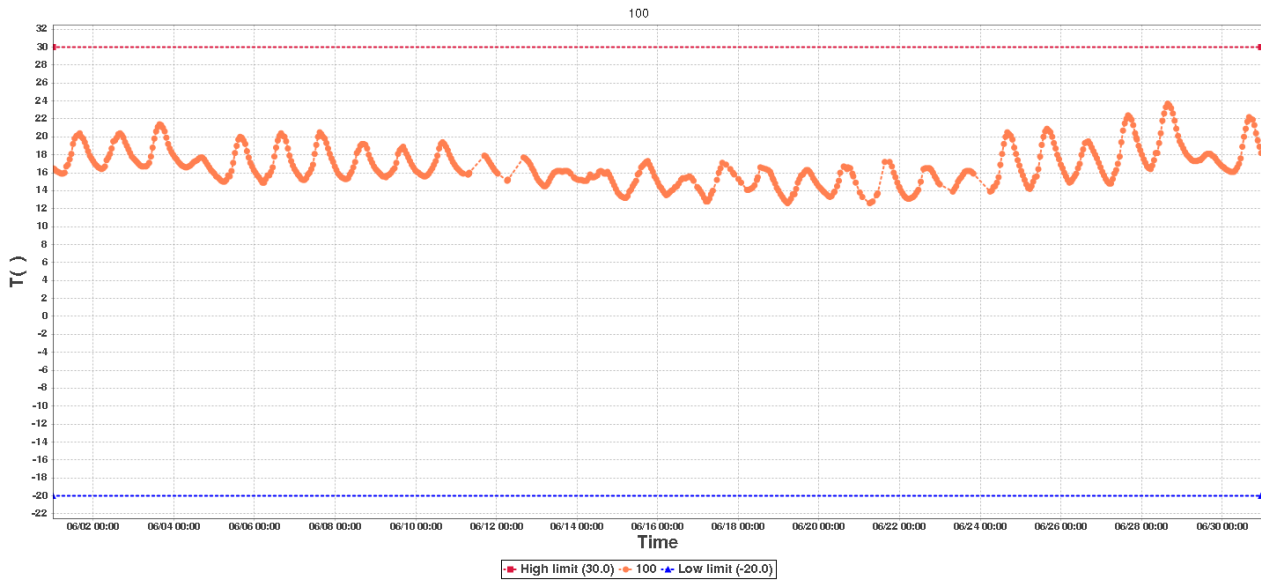

Data Log

File Generated:2018/07/01 19:00:16

Device Information

Device ID:	92173854970390518869	Device SUB-ID:	0
Device Model:	Ground Probe-1	Model:	RCW-600WiFi

100Summary

Start Time:	2018/06/01 00:01:26(GMT+00:00)	End Time:	2018/06/30 23:12:24(GMT+00:00)
High limit:	30.0	Max:	23.7
Low limit:	-20.0	Min:	12.6
Average:	16.71	Data Points:	656